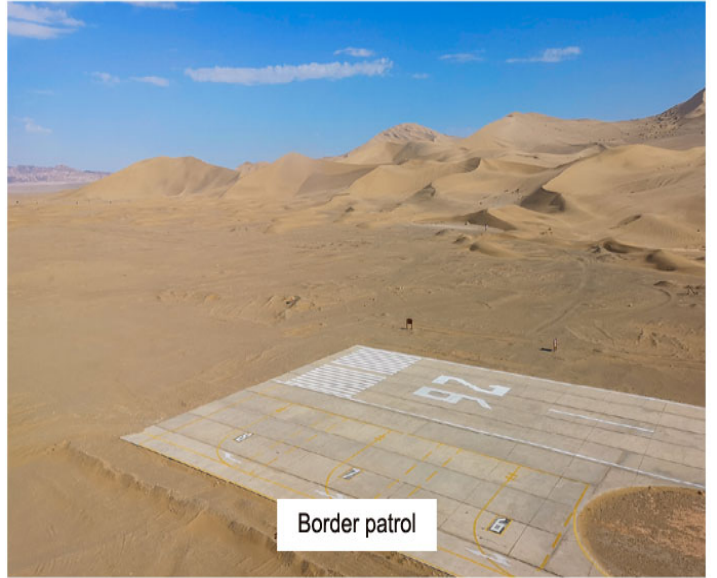

<https://infiray.nt-rt.ru> || iyn@nt-rt.ru

Миниатюрный, легкий радар разведки и наблюдения Mini SAR/MTI

Features of Mini SAR / MTI Radar

- Strip SAR Images: It can be used to detect stationary targets in large area.
- Focus SAR Images: It can be used for high resolution fine detection of stationary targets in designated areas on the ground.
- GMTI: It can be used to detect and track large range of ground moving targets.
- Wide sea surface search: It can be used to search and track ship targets in a wide range of sea surface.
- Autosave: With its own data recording module, image data and original data real-time recording ability.
- real-time measurement: Optional inertial measurement equipment, with real-time measurement of aircraft motion parameters.

Application of Mini SAR / MTI Radar

Resource exploration

Border patrol

Geological and geomorphic mapping

environmental monitoring

Monitoring of agriculture and Forestry

Disaster assessment

Specifications of Mini SAR / MTI Radar