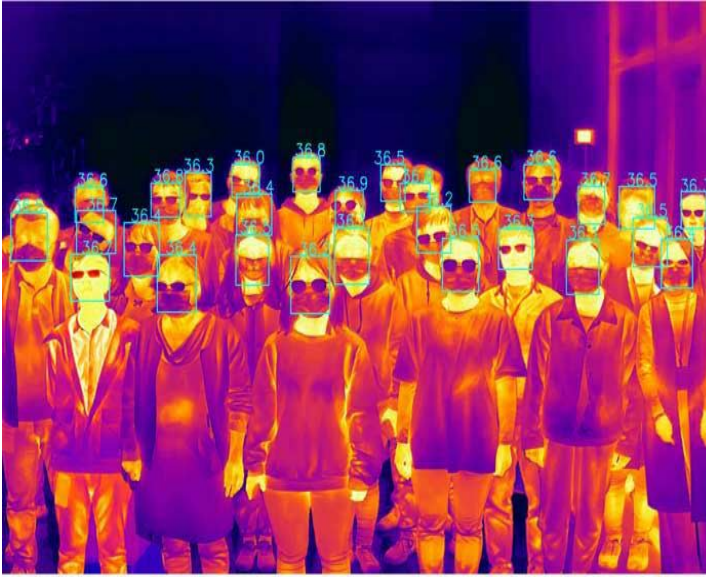

- Dual-spectrum dynamic distance measurement enables quick detection and alarming of abnormal temperatures in high-traffic entrances/exits, such as farmer markets, supermarkets and malls, schools, or metro transfer stations.

Applications of ITSII600 Human Body Temperature Detection Camera