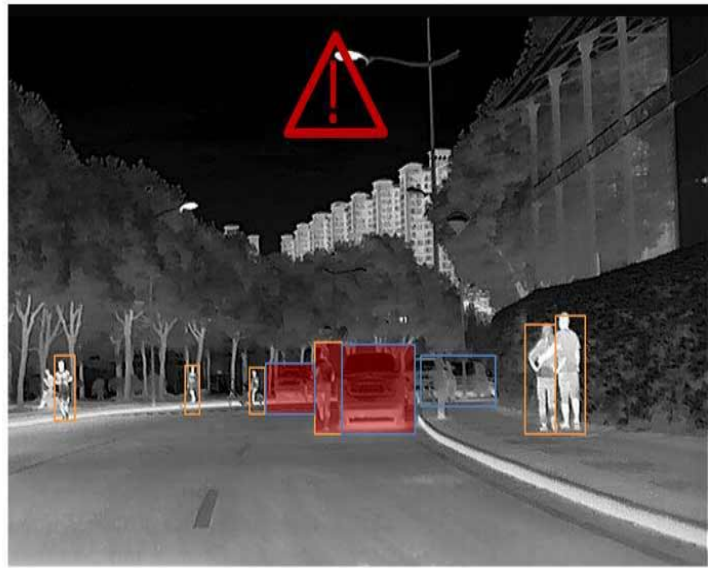

<https://infiray.nt-rt.ru> || iyn@nt-rt.ru

Инфракрасная камера для вождения Xsafe серии А

Xsafe A Series Automotive Infrared camera has IATF16949 certification and enables faster detection of dangers even in night, haze, or glare settings, multiplying security. Resolution: 384×288/640×512
Ingress protection rating: IP69K
Operating temperature: -40°C ~ +85°C

(/contac

Features of Xsafe A Series Infrared Driving Camera

- Ultra clear thermal imaging technology: Our uncooled VOx infrared detector has fully independent intellectual property rights. Coupled with unique Matrix III image algorithm, it achieves clear images and a longer detection range for safer trips at night.
- All-day and all-weather application: All-day, all-weather comprehensive safety are guaranteed by anti-glare capability, and haze and sandstorm can be seen through.
- Automotive-grade quality: IATF16949 certification meets the operating temperature and ingress protection rating requirements for automobiles.
- High resolution: Clearer vision for a safer driving experience.