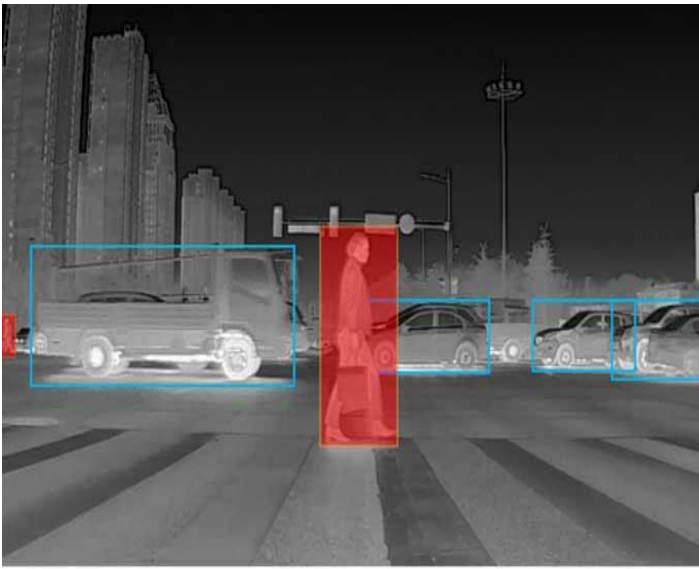

<https://infiray.nt-rt.ru> || iyn@nt-rt.ru

Инфракрасная камера для вождения Xsafe серии А

Xsafe A Series Automotive Infrared camera has IATF16949 certification and enables faster detection of dangers even in night, haze, or glare settings, multiplying security. Resolution: 384×288/640×512
Ingress protection rating: IP69K
Operating temperature: -40°C ~ +85°C

(/contac

Features of Xsafe A Series Infrared Driving Camera

- Ultra clear thermal imaging technology: Our uncooled VOx infrared detector has fully independent intellectual property rights. Coupled with unique Matrix III image algorithm, it achieves clear images and a longer detection range for safer trips at night.
- All-day and all-weather application: All-day, all-weather comprehensive safety are guaranteed by anti-glare capability, and haze and sandstorm can be seen through.
- Automotive-grade quality: IATF16949 certification meets the operating temperature and ingress protection rating requirements for automobiles.
- High resolution: Clearer vision for a safer driving experience.